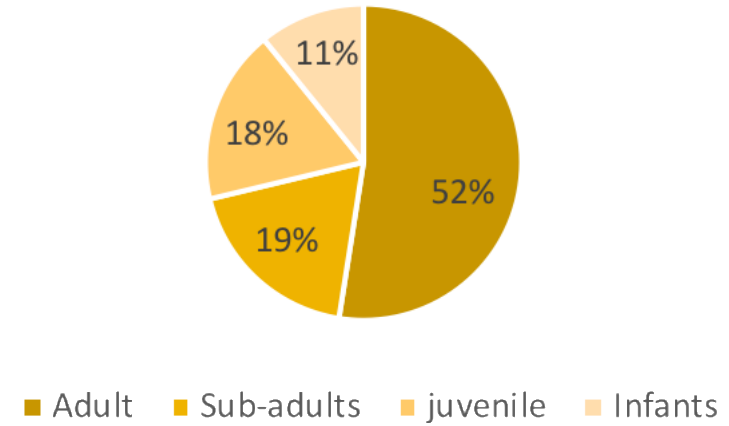

ANNUAL PRIMATE CENSUS RESULTS 2018

Colobus Conservation

COLOBUS

Total #: **341**

Total # of troops: **56**

Average troop size: **6.09**

Colobus population by class and gender 2018

Colobus Age Group 2018

Colobus Gender Ratios 2018

SYKES

Total #: **847**

Total # of troops: **99**

Average troop size: **8.56**

Sykes Troops by Size

Sykes Age Groups

VERVETS