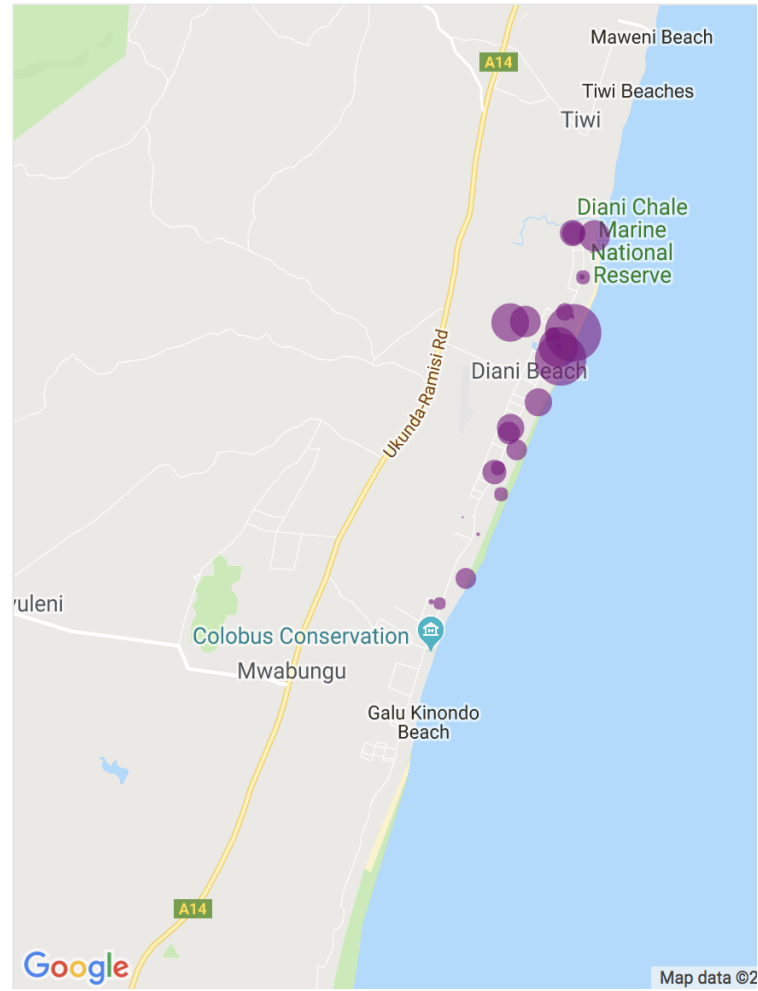

ANNUAL PRIMATE CENSUS RESULTS 2018

Colobus Conservation

COLOBUS

Total #: **341**

Total # of troops: **56**

Average troop size: **6.09**

Colobus population by class and gender 2018

Colobus Age Group 2018

Colobus Gender Ratios 2018

SYKES

Total #: **847**

Total # of troops: **99**

Average troop size: **8.56**

Sykes Troops by Size

Sykes Age Groups

VERVETS

Total #: **321**

Total # of troops: **28**

Average troop size: **11.46**

TROOP LOCATIONS

Colobus troops locations, Diani, 2018

Vervets troops locations, Diani, 2018

Sykes troops locations, Diani, 2018

TROOP SIZE DISTRIBUTIONS

Colobus troop sizes distribution

Sykes troop sizes distribution

Vervets troop sizes distribution

BABOONS