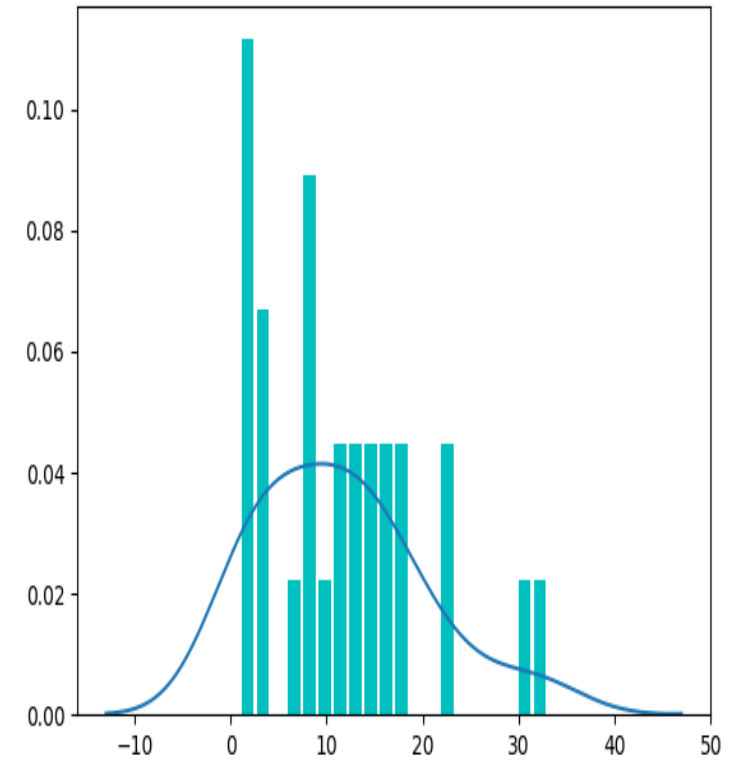

Vervets troop sizes distribution