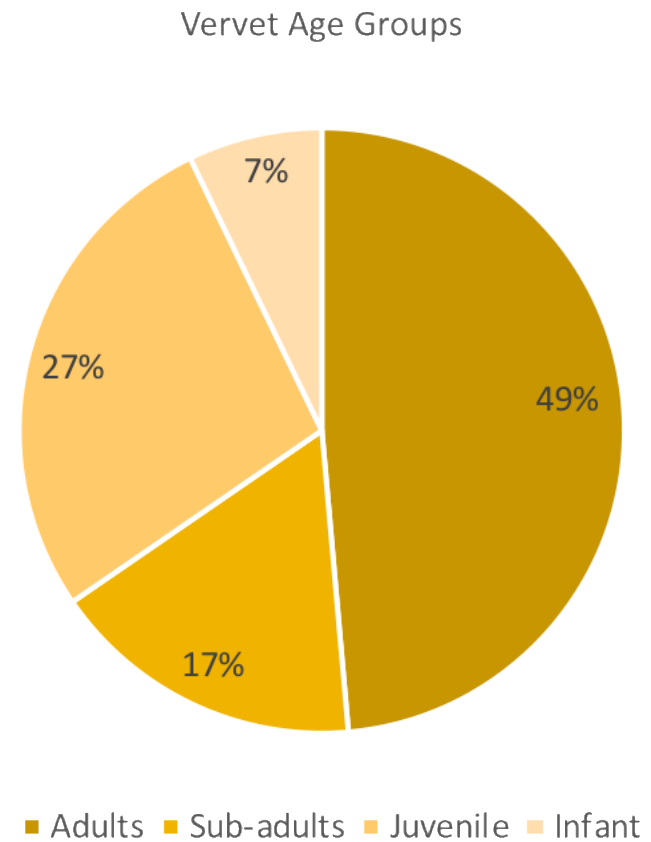

ANNUAL PRIMATE CENSUS RESULTS 2018

Colobus Conservation

COLOBUS

Total #: **341**

Total # of troops: **56**

Average troop size: **6.09**

Colobus population by class and gender 2018

Colobus Age Group 2018

Colobus Gender Ratios 2018

SYKES

Total #: **847**

Total # of troops: **99**

Average troop size: **8.56**

Sykes Troops by Size

Sykes Age Groups

VERVETS

Total #: **321**

Total # of troops: **28**

Average troop size: **11.46**

TROOP LOCATIONS

Colobus troops locations, Diani, 2018

Vervets troops locations, Diani, 2018

Sykes troops locations, Diani, 2018

TROOP SIZE DISTRIBUTIONS

Colobus troop sizes distribution

Sykes troop sizes distribution

Vervets troop sizes distribution

BABOONS