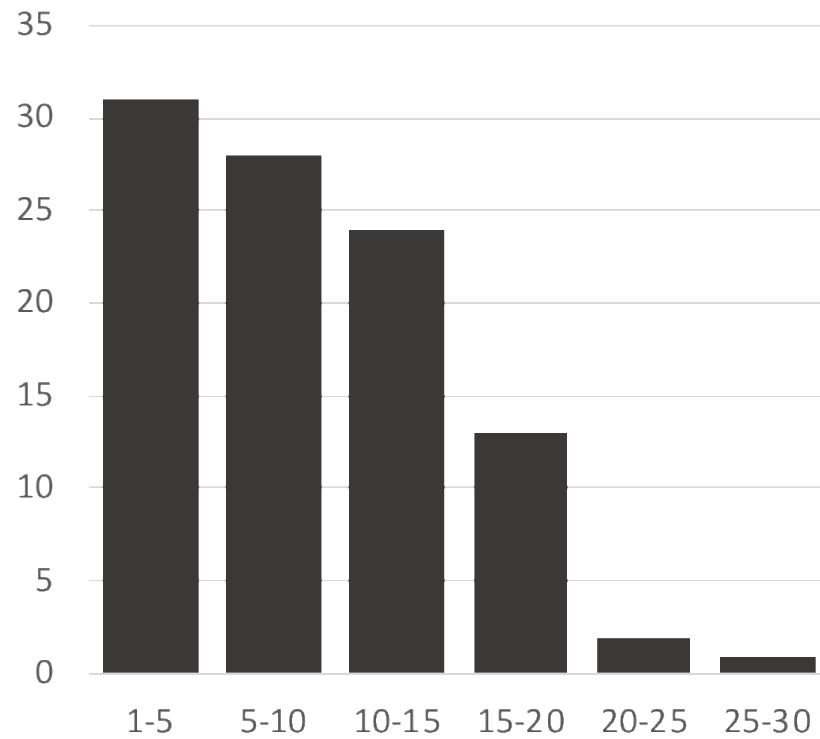

ANNUAL PRIMATE CENSUS RESULTS 2018

Colobus Conservation

COLOBUS

Total #: **341**

Total # of troops: **56**

Average troop size: **6.09**

Colobus population by class and gender 2018

Colobus Age Group 2018

Colobus Gender Ratios 2018

SYKES

Total #: **847**

Total # of troops: **99**

Average troop size: **8.56**

Sykes Troops by Size

Sykes Age Groups

VERVETS

Total #: **321**

Total # of troops: **28**

Average troop size: **11.46**

TROOP LOCATIONS

Colobus troops locations, Diani, 2018

Vervets troops locations, Diani, 2018

Sykes troops locations, Diani, 2018

TROOP SIZE DISTRIBUTIONS