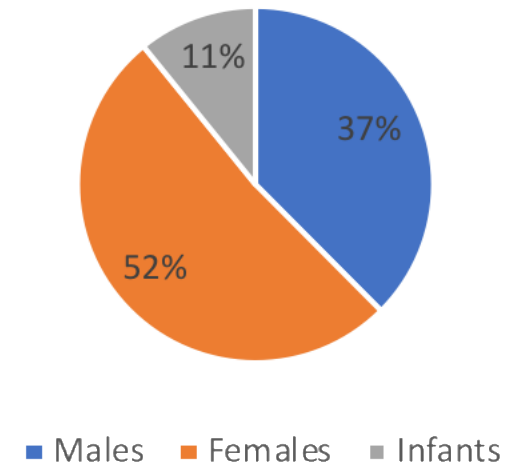

ANNUAL PRIMATE CENSUS RESULTS 2018

Colobus Conservation

COLOBUS

Total #: **341**

Total # of troops: **56**

Average troop size: **6.09**

Colobus population by class and gender 2018

Colobus Age Group 2018

Colobus Gender Ratios 2018

SYKES

Total #: **847**

Total # of troops: **99**

Average troop size: **8.56**

Sykes Troops by Size

Sykes Age Groups

VERVETS

Total #: **321**

Total # of troops: **28**

Average troop size: **11.46**

TROOP LOCATIONS

Colobus troops locations, Diani, 2018

Vervets troops locations, Diani, 2018

Sykes troops locations, Diani, 2018

TROOP SIZE DISTRIBUTIONS