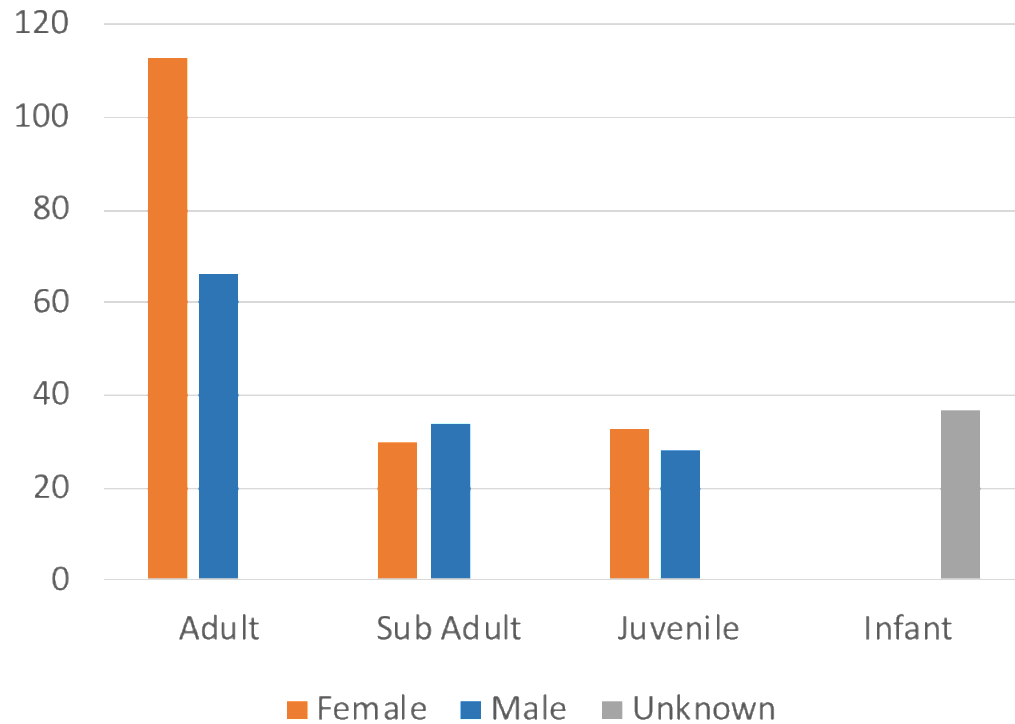

ANNUAL PRIMATE CENSUS RESULTS 2018

Colobus Conservation

COLOBUS

Total #: **341**

Total # of troops: **56**

Average troop size: **6.09**

Colobus population by class and gender 2018

Colobus Age Group 2018

Colobus Gender Ratios 2018

SYKES

Total #: **847**

Total # of troops: **99**

Average troop size: **8.56**

Sykes Troops by Size

Sykes Age Groups

VERVETS

Total #: **321**

Total # of troops: **28**

Average troop size: **11.46**

TROOP LOCATIONS

Colobus troops locations, Diani, 2018

Vervets troops locations, Diani, 2018

Sykes troops locations, Diani, 2018

TROOP SIZE DISTRIBUTIONS