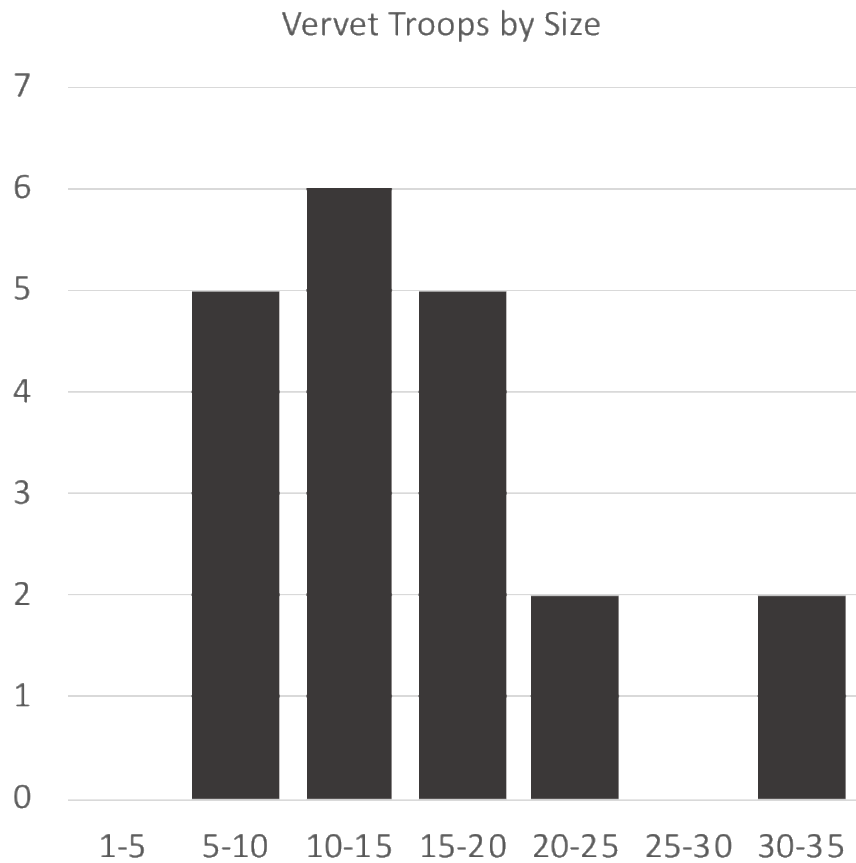

ANNUAL PRIMATE CENSUS RESULTS 2018

Colobus Conservation

COLOBUS

Total #: **341**

Total # of troops: **56**

Average troop size: **6.09**

Colobus population by class and gender 2018

Colobus Age Group 2018

Colobus Gender Ratios 2018

SYKES

Total #: **847**

Total # of troops: **99**

Average troop size: **8.56**

Sykes Troops by Size

Sykes Age Groups

VERVETS

Total #: **321**

Total # of troops: **28**

Average troop size: **11.46**

TROOP LOCATIONS

Colobus troops locations, Diani, 2018

Vervets troops locations, Diani, 2018

Sykes troops locations, Diani, 2018

TROOP SIZE DISTRIBUTIONS