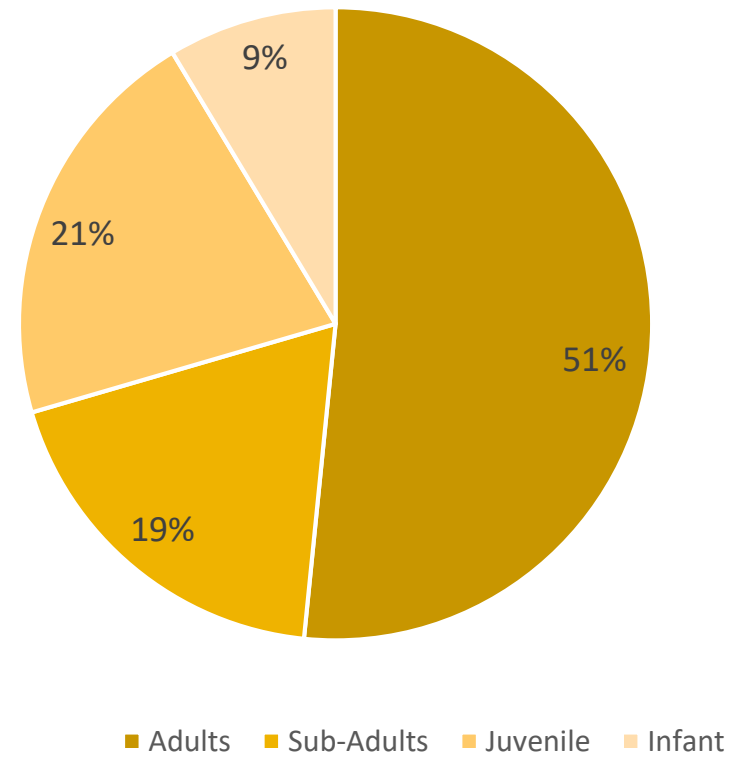

ANNUAL PRIMATE CENSUS RESULTS 2018

Colobus Conservation

COLOBUS

Total #: **341**

Total # of troops: **56**

Average troop size: **6.09**

Colobus population by class and gender 2018

Colobus Age Group 2018

Colobus Gender Ratios 2018

SYKES

Total #: **847**

Total # of troops: **99**

Average troop size: **8.56**

Sykes Troops by Size

Sykes Age Groups

VERVETS

Total #: **321**

Total # of troops: **28**

Average troop size: **11.46**

TROOP LOCATIONS

Colobus troops locations, Diani, 2018

Vervets troops locations, Diani, 2018

Sykes troops locations, Diani, 2018

TROOP SIZE DISTRIBUTIONS