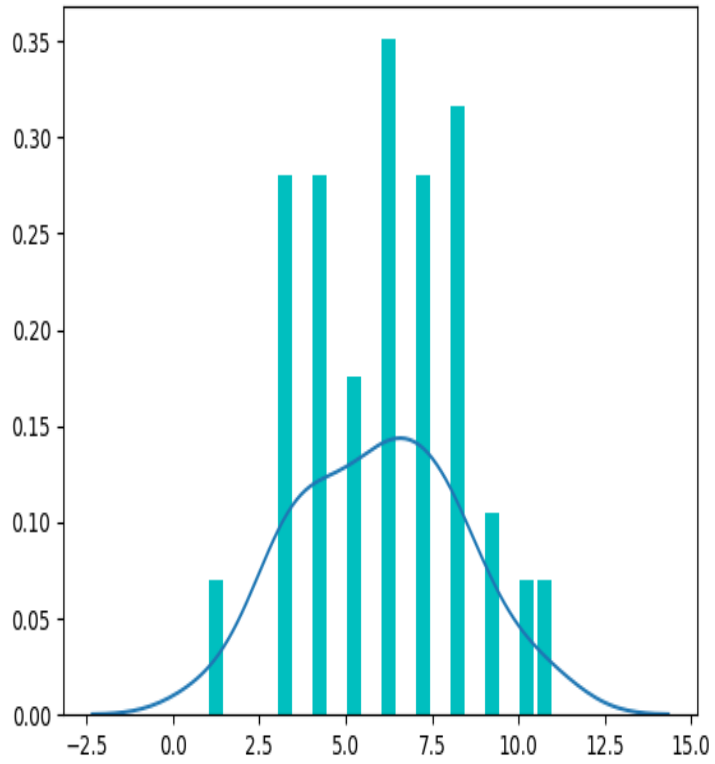

TROOP SIZE DISTRIBUTIONS

Colobus troop sizes distribution