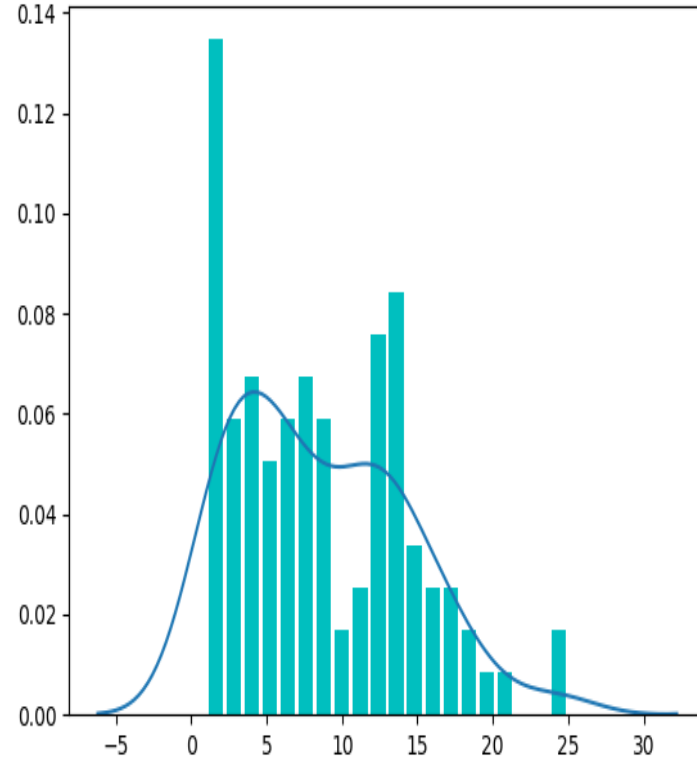

Sykes troop sizes distribution